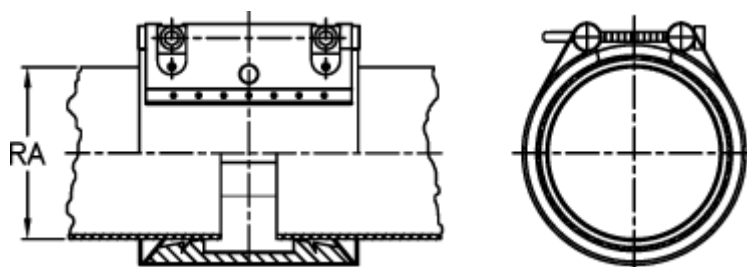

Data Sheet

Article number: 025748400188

Description: Norma Connect pipe coupling
GRIP E W2 Ø=188,0 NBR, 10 bar

Measures

Note = Kontakt os for yderligere informationer.

RA = 188